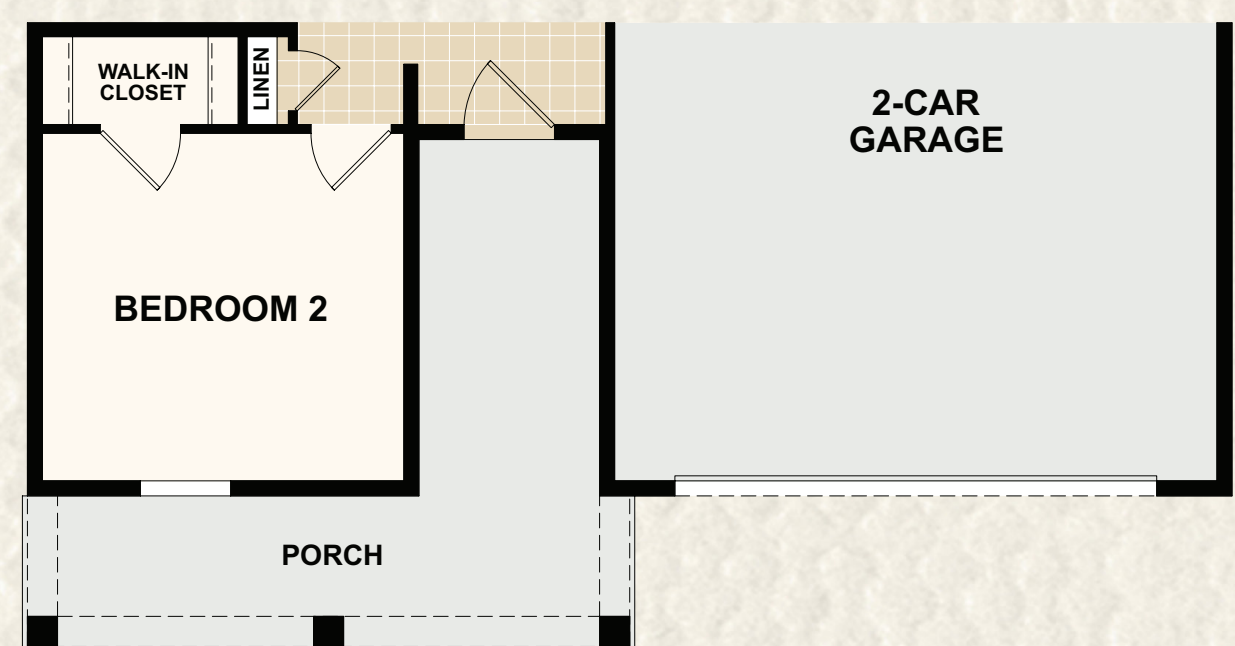

THE MEADOWS COLLECTION
CASPER

1,836 AC Sq. Ft. | 2 Bedrooms | 2 Baths
 Flex/3rd Bedroom | 2-Car Garage

ELEVATION
 ARTS & CRAFTS

ELEVATION
 LOW COUNTRY

THE MEADOWS COLLECTION

CASPER

1,836 AC Sq. Ft. | 2 Bedrooms | 2 Baths
Flex/3rd Bedroom | 2-Car Garage