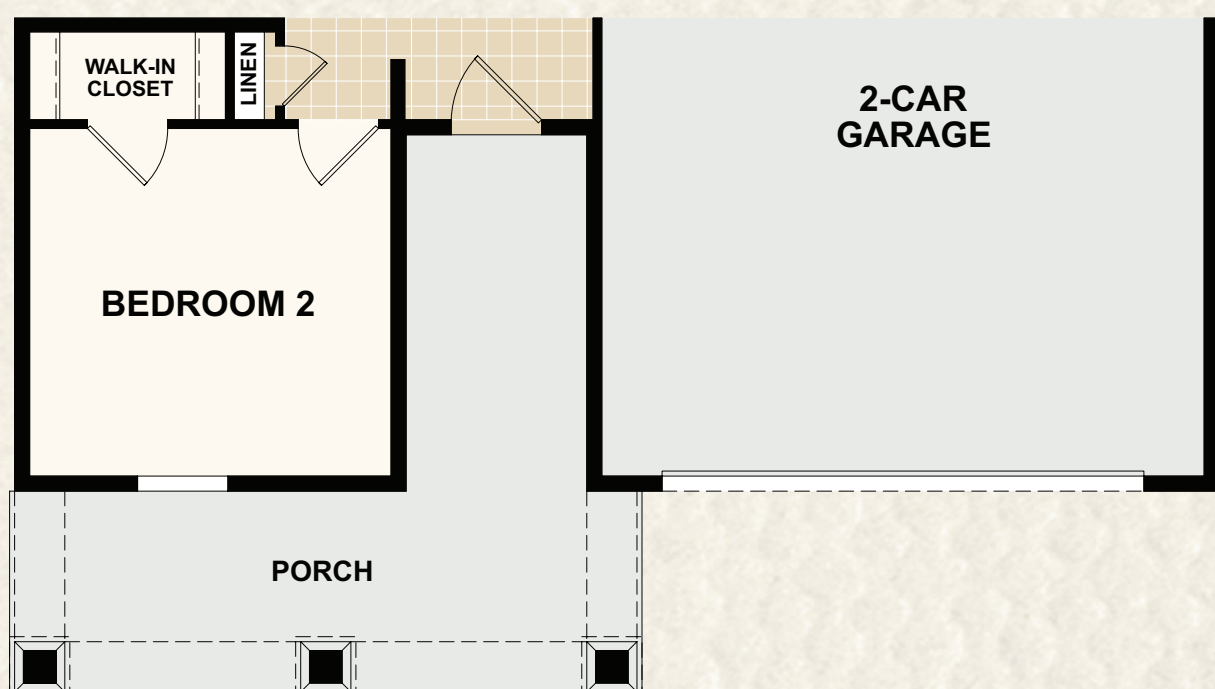

THE MEADOWS COLLECTION
CASPER

1,836 AC Sq. Ft. | 2 Bedrooms | 2 Baths
 Flex/3rd Bedroom | 2-Car Garage

ELEVATION
 ARTS & CRAFTS

ELEVATION
 LOW COUNTRY

THE MEADOWS COLLECTION

CASPER

1,836 AC Sq. Ft. | 2 Bedrooms | 2 Baths
Flex/3rd Bedroom | 2-Car Garage