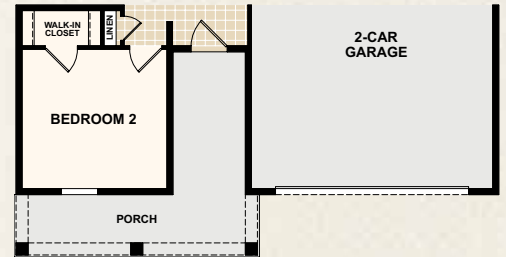

THE GROVE COLLECTION
CASPER – BONUS

2,433 AC Sq. Ft. | 2 Bedrooms | 2 Baths
Flex/3rd Bedroom | 2-Car Garage

THE GROVE COLLECTION | CASPER - BONUS
 2,433 AC Sq. Ft. | 2 Bedrooms | 2 Baths | Flex/3rd Bedroom | 2-Car Garage