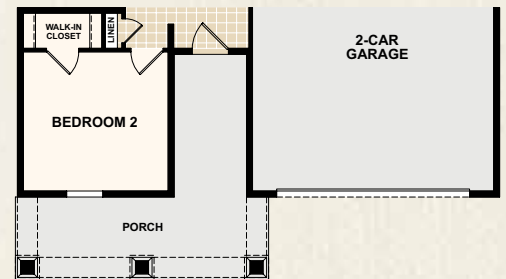

ELEVATION
ARTS & CRAFTS

NOW OPEN • US 1, 1 MILE NORTH OF PALM COAST PARKWAY
386-882-9448 | ReveriePalmCoast.com

Broker Participation is welcomed and encouraged. All prices, floor plans, amenities, offers, and availability are subject to change without notice. Please see sales associate for more details. Dream Finders Homes LLC. CBC1252734

DREAM FINDERS HOMES
ACTIVE ADULT LIFESTYLE