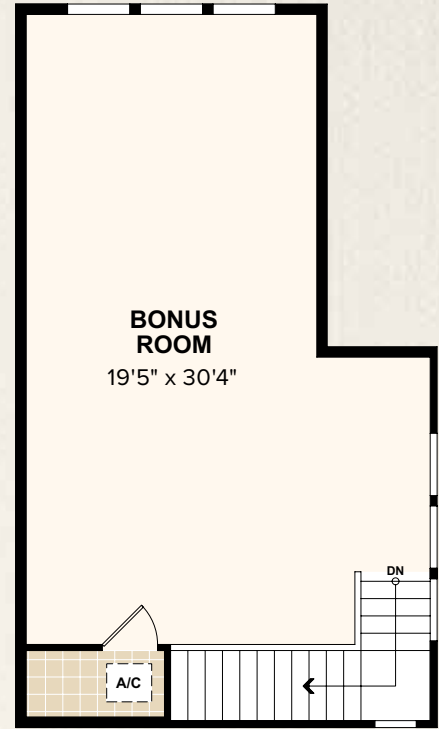

THE GROVE COLLECTION
CASPER – BONUS

2,433 AC Sq. Ft. | 2 Bedrooms | 2 Baths
Flex/3rd Bedroom | 2-Car Garage

THE GROVE COLLECTION | CASPER - BONUS
 2,433 AC Sq. Ft. | 2 Bedrooms | 2 Baths | Flex/3rd Bedroom | 2-Car Garage