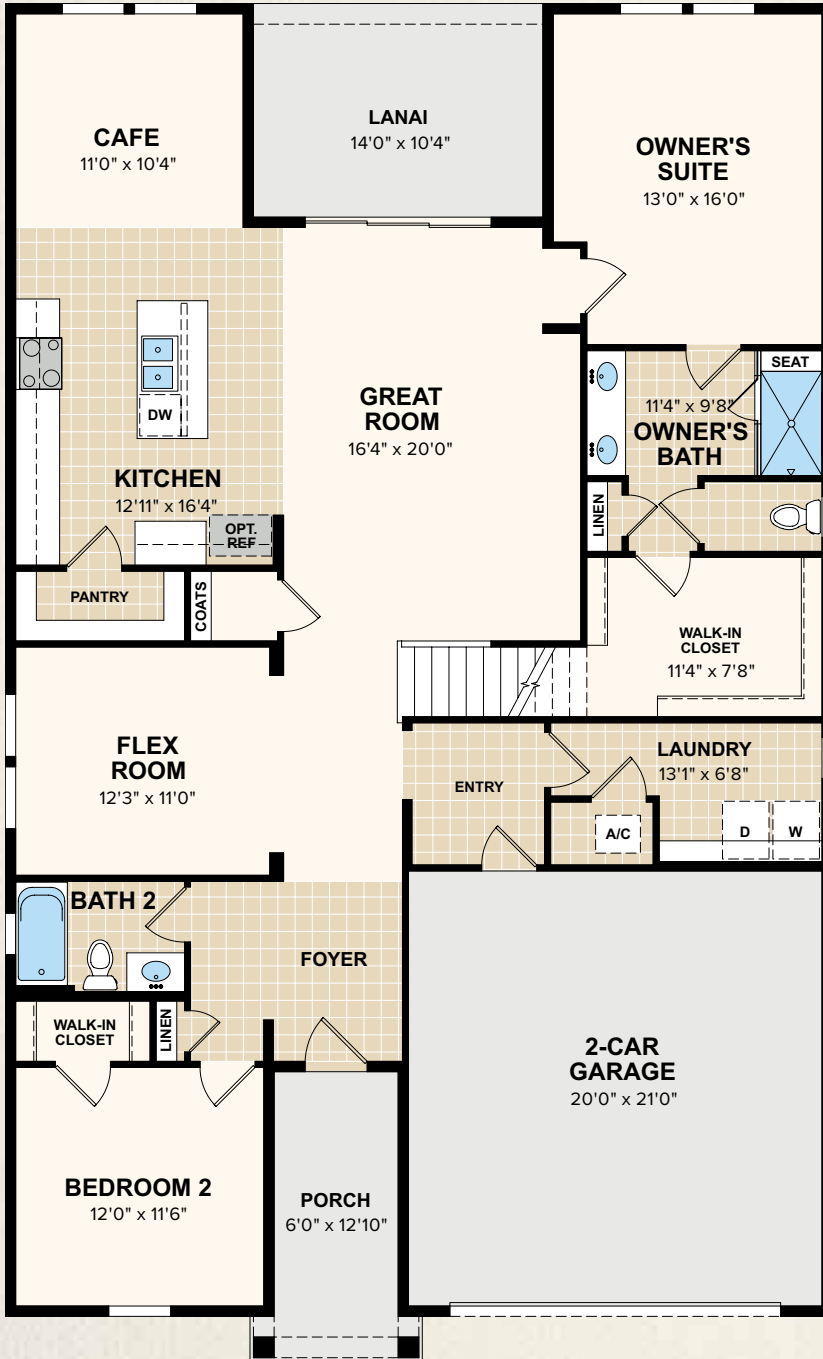

THE GROVE COLLECTION
CASPER – BONUS

2,433 AC Sq. Ft. | 2 Bedrooms | 2 Baths
Flex/3rd Bedroom | 2-Car Garage

THE GROVE COLLECTION | CASPER - BONUS
 2,433 AC Sq. Ft. | 2 Bedrooms | 2 Baths | Flex/3rd Bedroom | 2-Car Garage