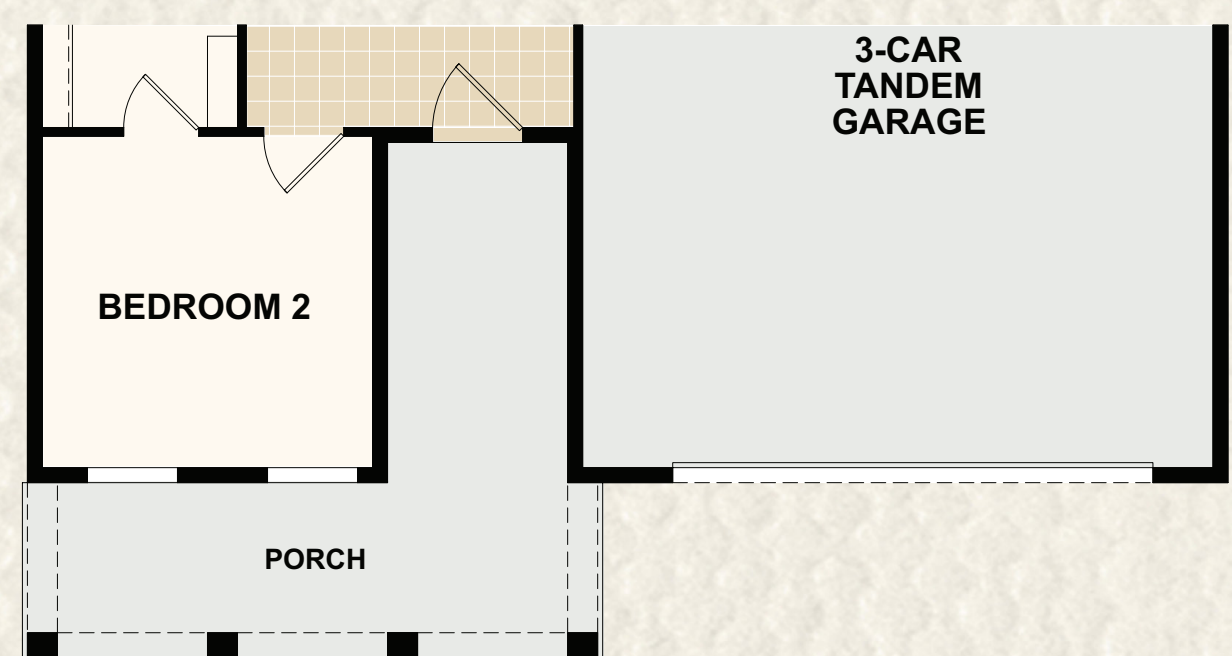

THE MEADOWS COLLECTION
CLARK

1,967 AC Sq. Ft. | 2 Bedrooms | 2 Baths
 Flex/3rd Bedroom | 3-Car Tandem Garage

ELEVATION
 ARTS & CRAFTS

ELEVATION
 LOW COUNTRY

THE MEADOWS COLLECTION
CLARK

1,967 AC Sq. Ft. | 2 Bedrooms | 2 Baths
Flex/3rd Bedroom | 3-Car Tandem Garage