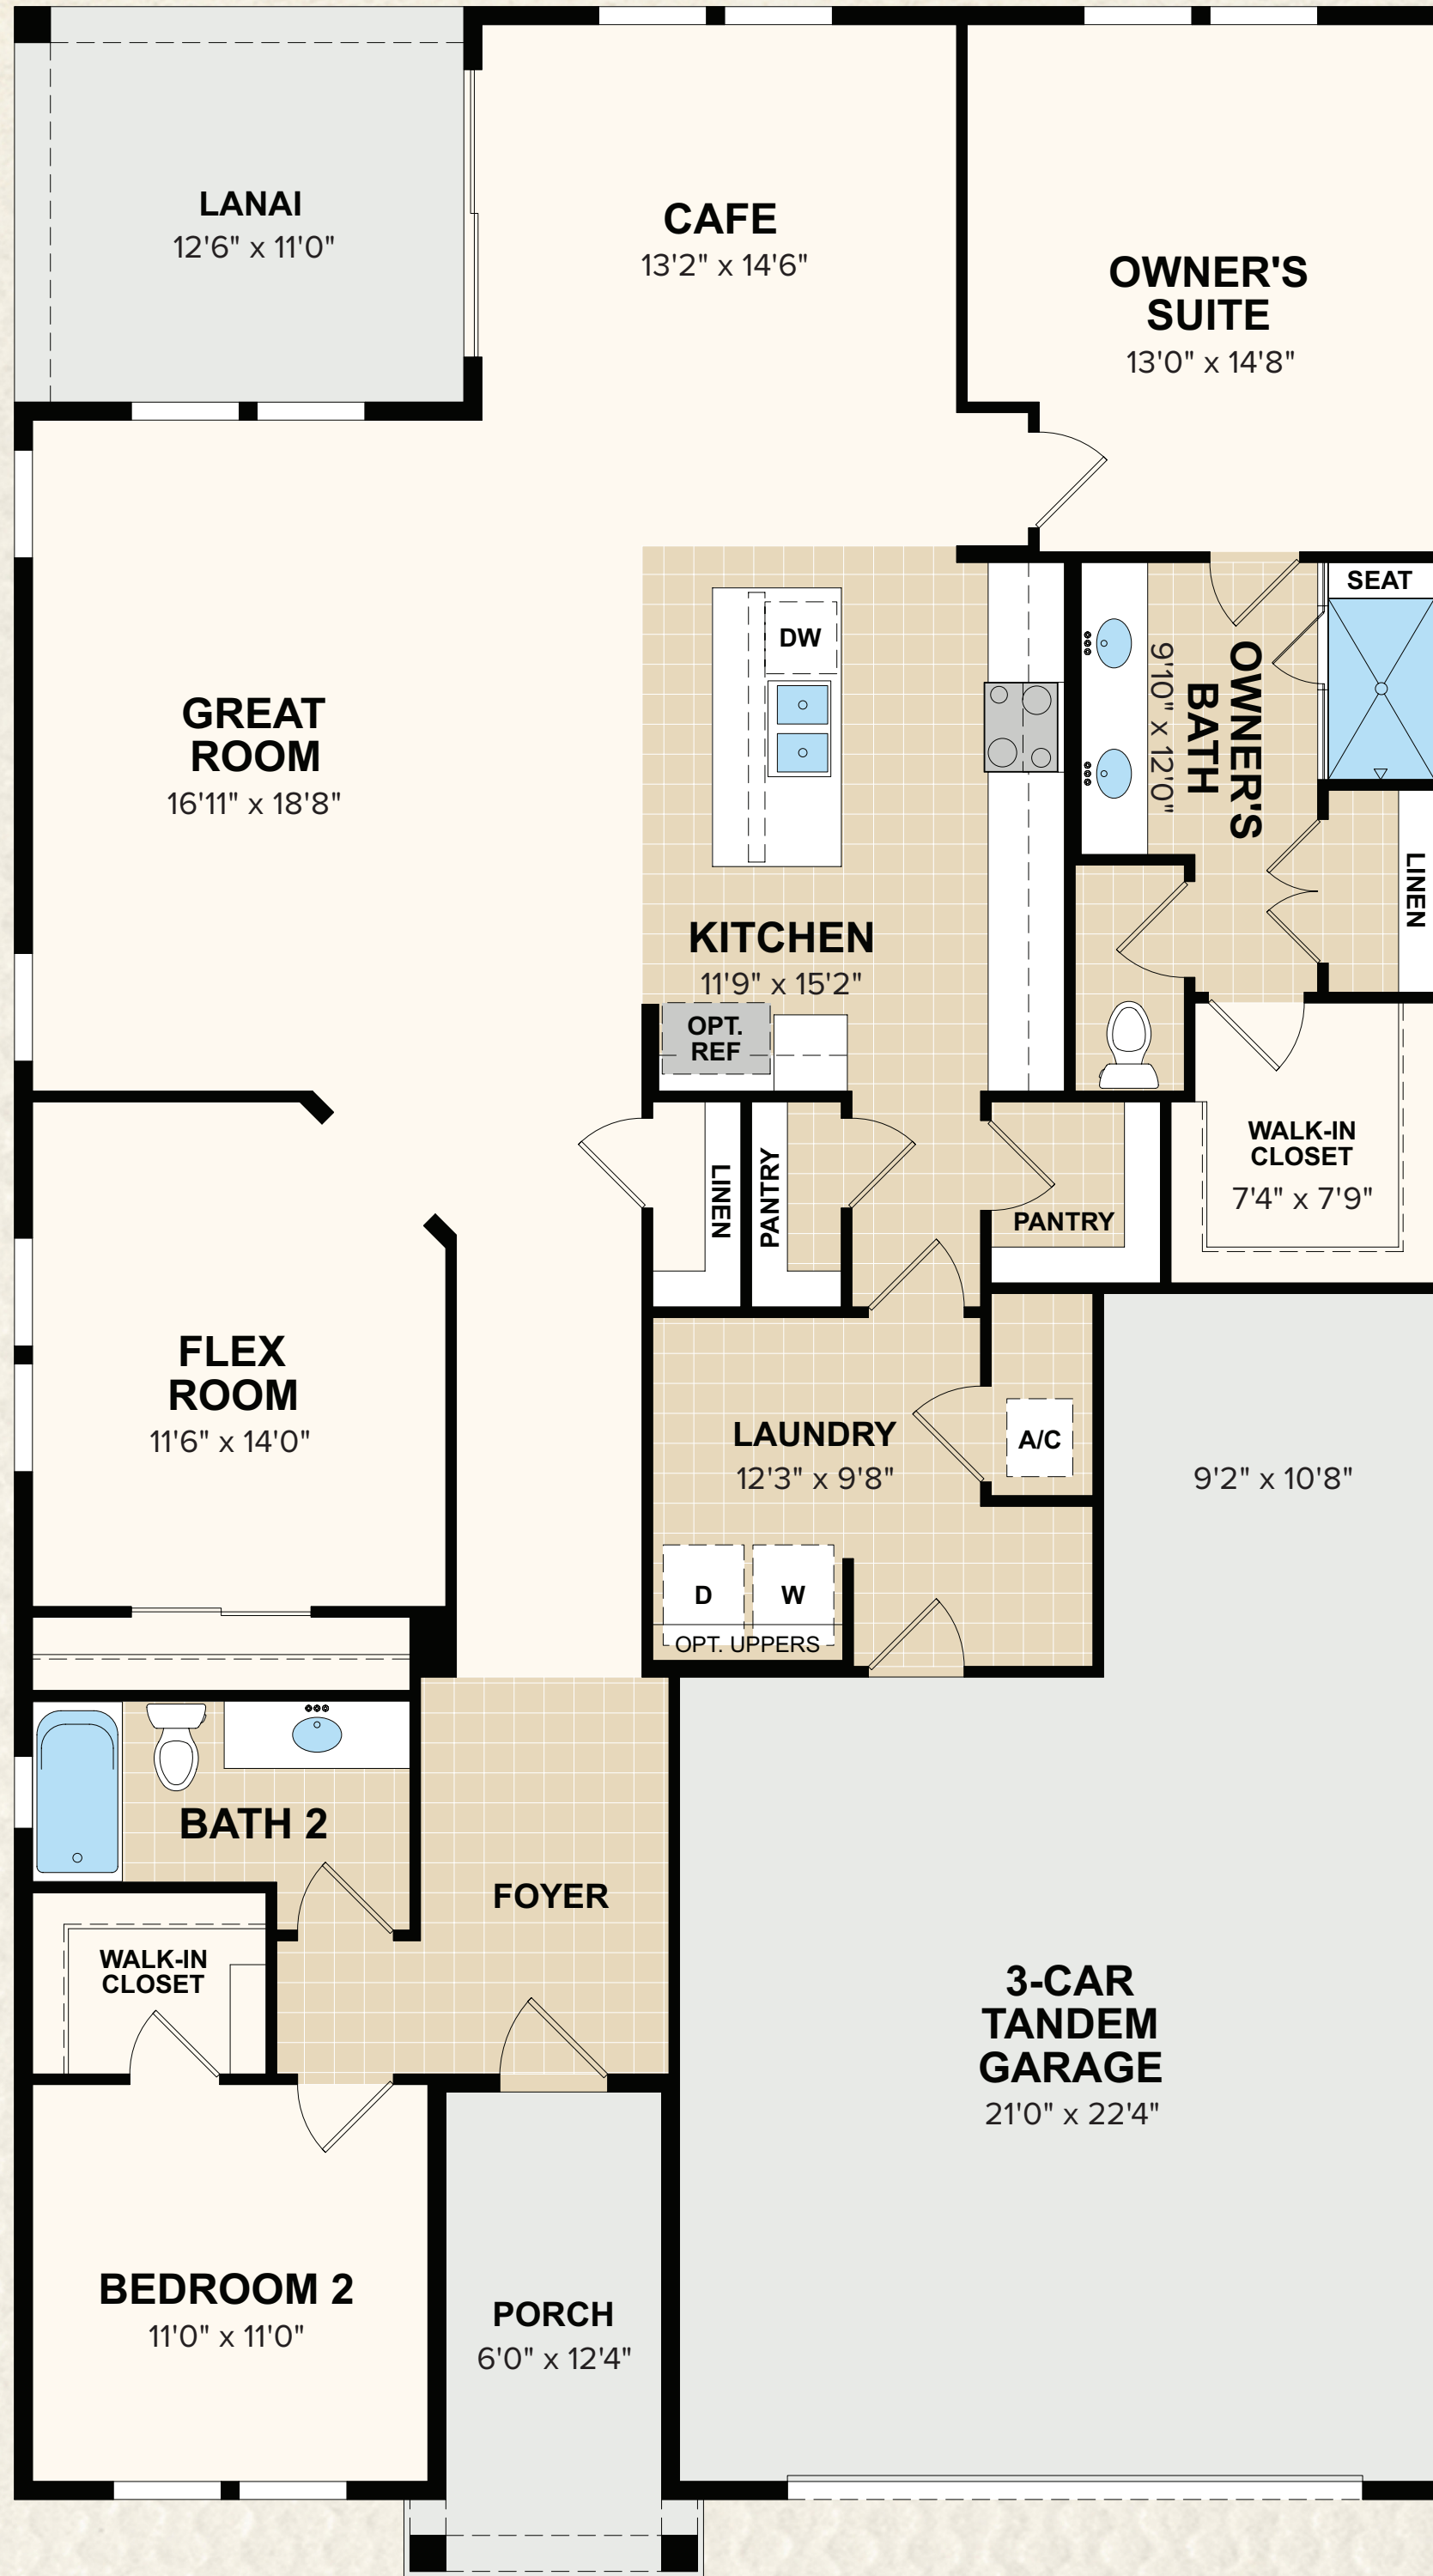

THE MEADOWS COLLECTION
CLARK

1,967 AC Sq. Ft. | 2 Bedrooms | 2 Baths
 Flex/3rd Bedroom | 3-Car Tandem Garage

ELEVATION
 ARTS & CRAFTS

ELEVATION
 LOW COUNTRY

THE MEADOWS COLLECTION
CLARK

1,967 AC Sq. Ft. | 2 Bedrooms | 2 Baths
Flex/3rd Bedroom | 3-Car Tandem Garage