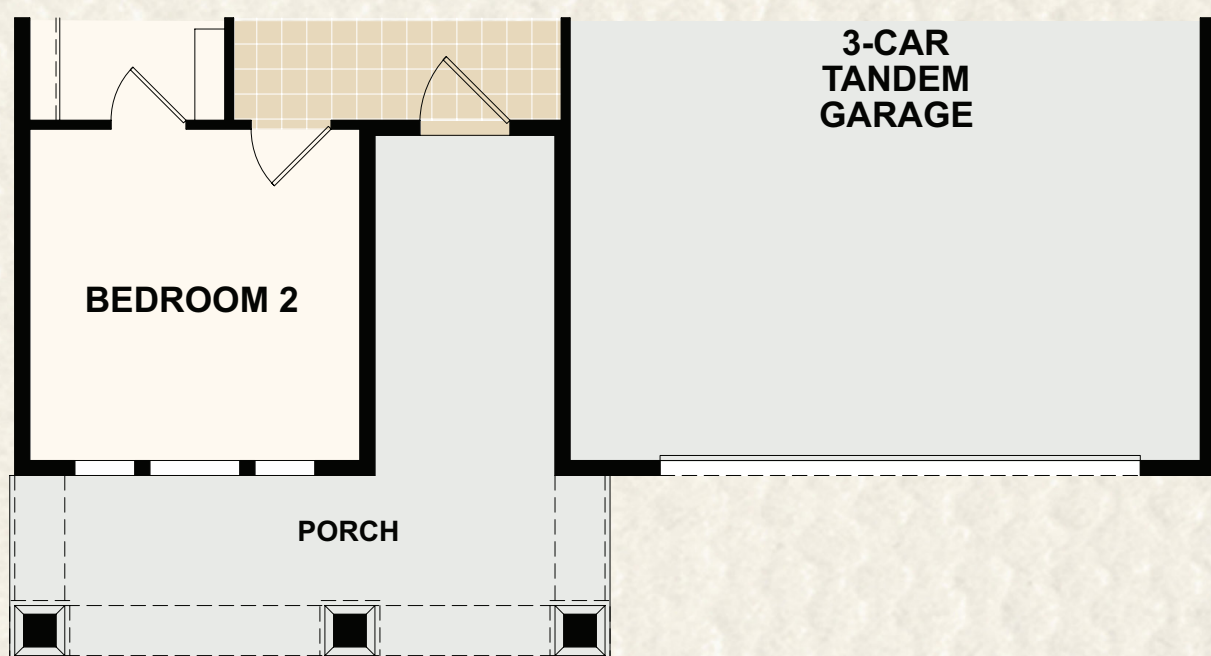

THE MEADOWS COLLECTION
CLARK

1,967 AC Sq. Ft. | 2 Bedrooms | 2 Baths
 Flex/3rd Bedroom | 3-Car Tandem Garage

ELEVATION
 ARTS & CRAFTS

ELEVATION
 LOW COUNTRY

THE MEADOWS COLLECTION
CLARK

1,967 AC Sq. Ft. | 2 Bedrooms | 2 Baths
Flex/3rd Bedroom | 3-Car Tandem Garage