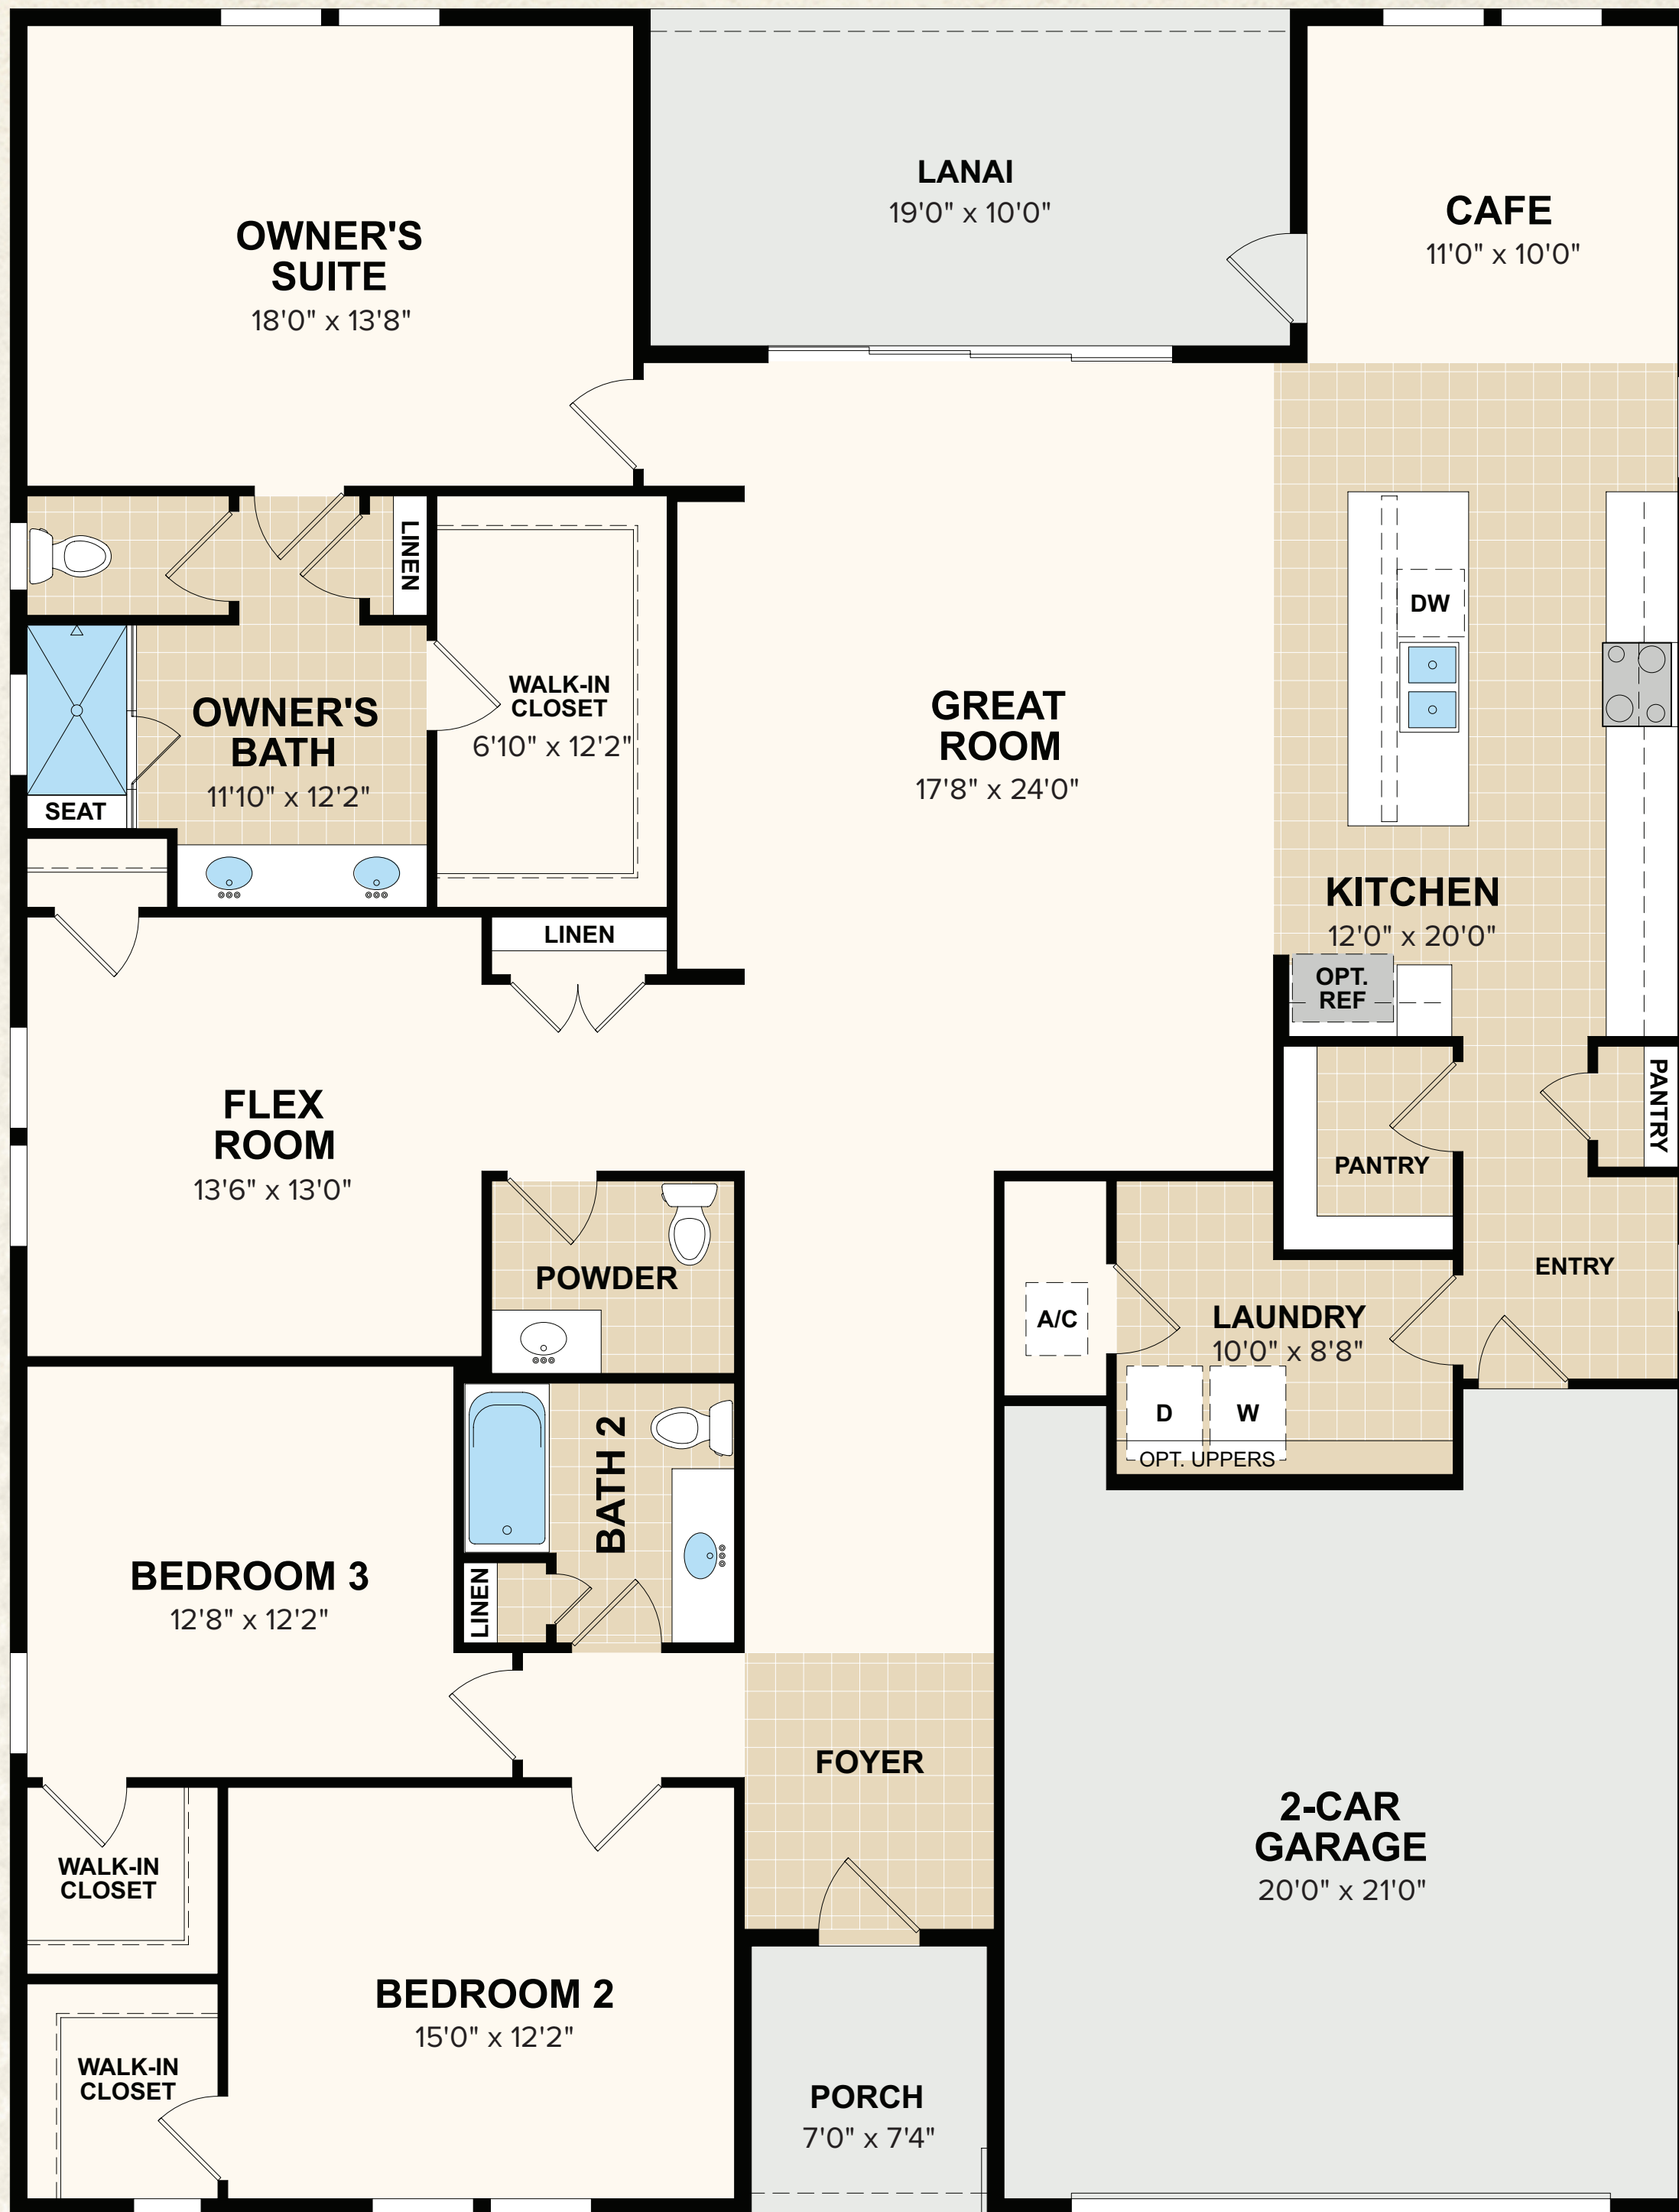

THE ORCHARD COLLECTION  
**MOORE**

2,555 AC Sq. Ft. | 3 Bedrooms | 2 Baths  
 Flex/3rd Bedroom | 2-Car Garage

ELEVATION  
 LOW COUNTRY

ELEVATION  
 TRADITIONAL

THE ORCHARD COLLECTION  
MOORE

2,555 AC Sq. Ft. | 3 Bedrooms | 2 Baths  
Flex/3rd Bedroom | 2-Car Garage