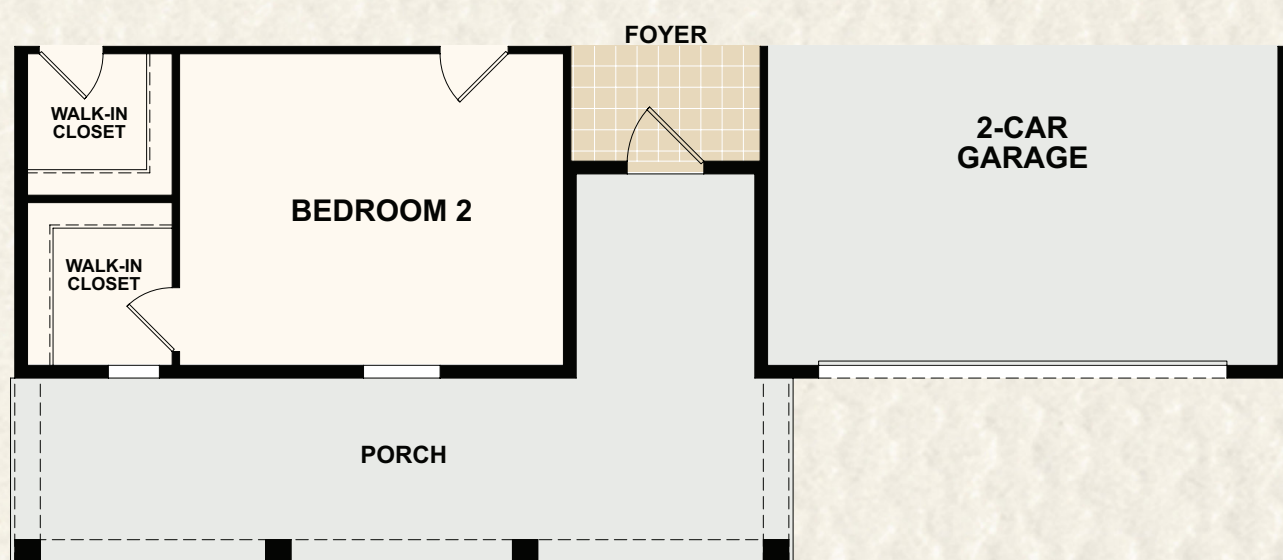

THE ORCHARD COLLECTION  
**MOORE**

2,555 AC Sq. Ft. | 3 Bedrooms | 2 Baths  
 Flex/3rd Bedroom | 2-Car Garage

ELEVATION  
 LOW COUNTRY

ELEVATION  
 TRADITIONAL

THE ORCHARD COLLECTION  
MOORE

2,555 AC Sq. Ft. | 3 Bedrooms | 2 Baths  
Flex/3rd Bedroom | 2-Car Garage