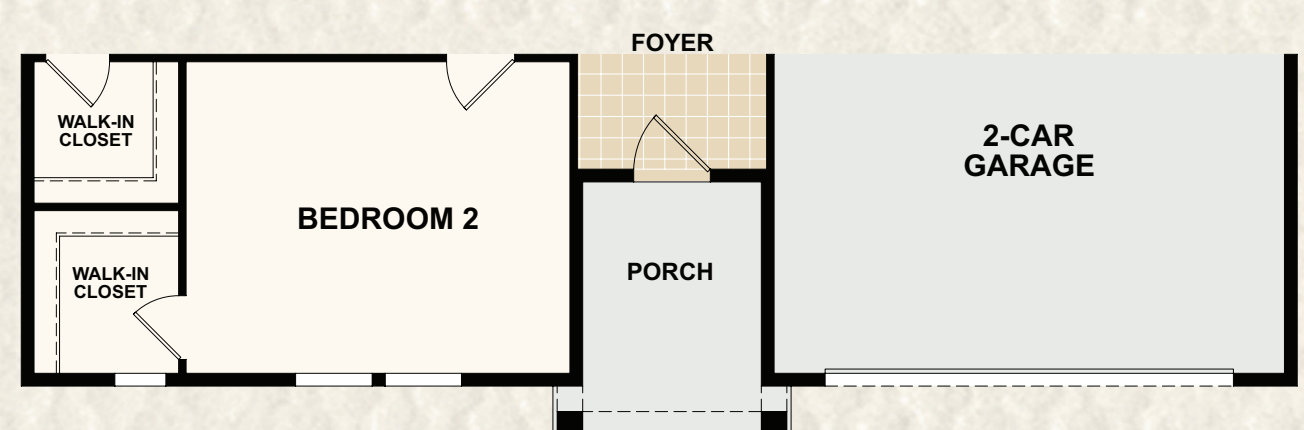

THE ORCHARD COLLECTION  
**MOORE**

2,555 AC Sq. Ft. | 3 Bedrooms | 2 Baths  
 Flex/3rd Bedroom | 2-Car Garage

ELEVATION  
 LOW COUNTRY

ELEVATION  
 TRADITIONAL

THE ORCHARD COLLECTION  
MOORE

2,555 AC Sq. Ft. | 3 Bedrooms | 2 Baths  
Flex/3rd Bedroom | 2-Car Garage