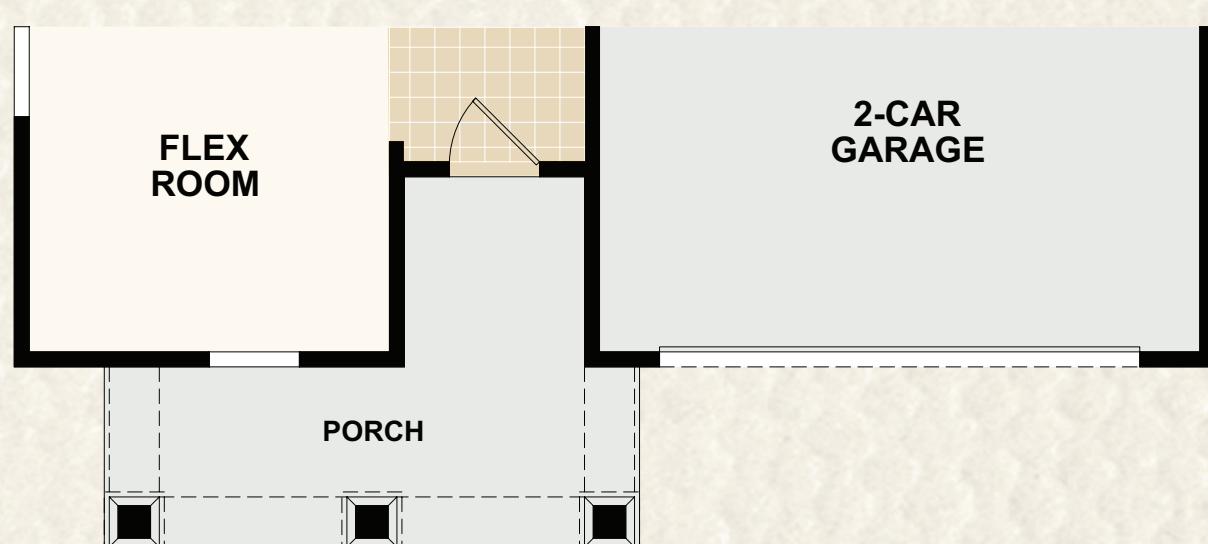

THE MEADOWS COLLECTION CHARLOTTE

2,029 AC Sq. Ft. | 2 Bedrooms | 2 Baths
Flex/3rd Bedroom | 2-Car Garage

ELEVATION
ARTS & CRAFTS

ELEVATION
LOW COUNTRY

THE MEADOWS COLLECTION
CHARLOTTE

2,029 AC Sq. Ft. | 2 Bedrooms | 2 Baths
Flex/3rd Bedroom | 2-Car Garage