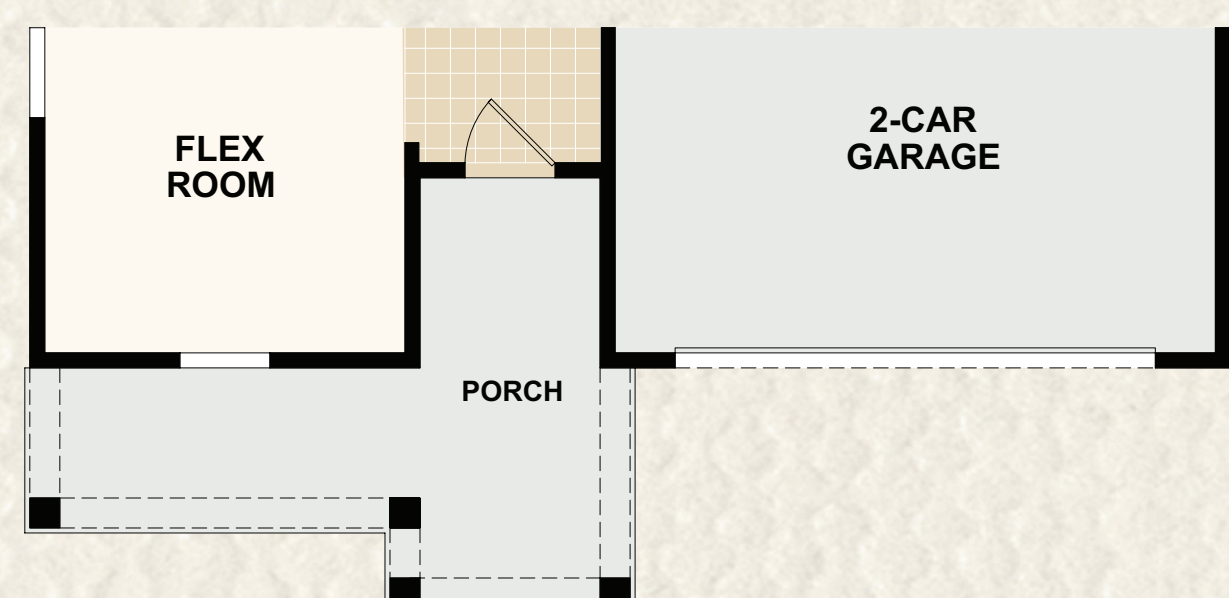

THE MEADOWS COLLECTION CHARLOTTE

2,029 AC Sq. Ft. | 2 Bedrooms | 2 Baths
Flex/3rd Bedroom | 2-Car Garage

ELEVATION
ARTS & CRAFTS

ELEVATION
LOW COUNTRY

THE MEADOWS COLLECTION
CHARLOTTE

2,029 AC Sq. Ft. | 2 Bedrooms | 2 Baths
Flex/3rd Bedroom | 2-Car Garage