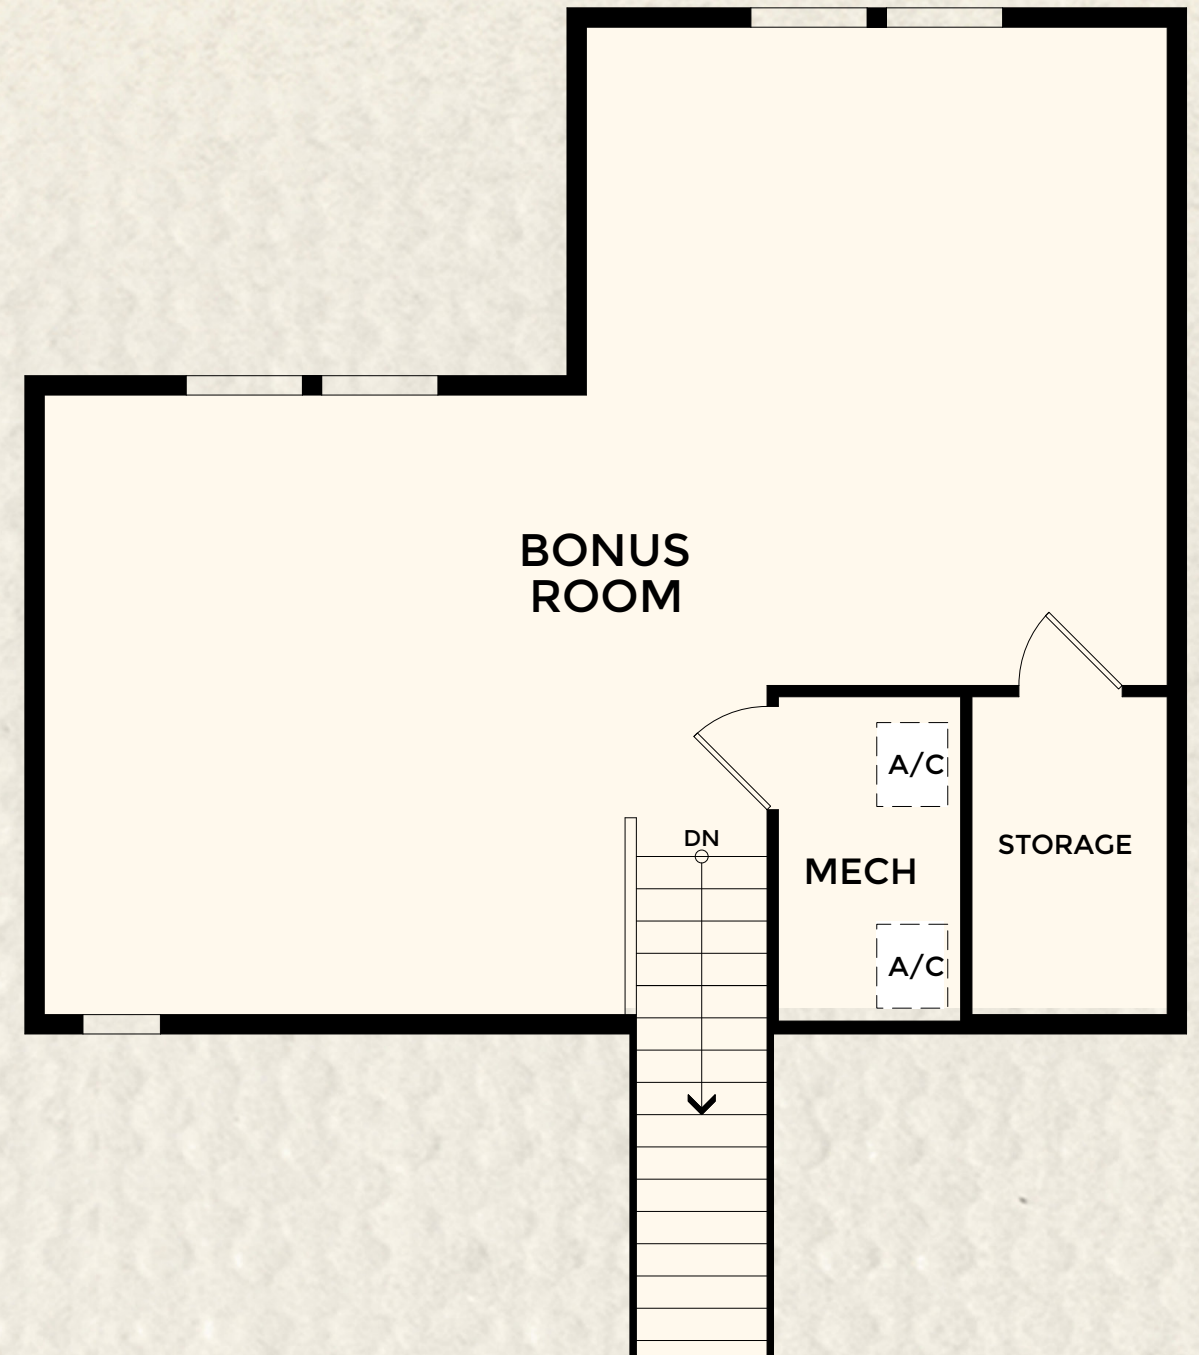

THE GROVE COLLECTION  
**MAGNOLIA + BONUS**

2,440 AC Sq. Ft. | 3 Bedrooms | 3.5 Baths  
 Flex/Bonus Room | 2-Car Garage

ELEVATION  
 LOW COUNTRY  
 FIRST FLOOR

ELEVATION  
 ARTS & CRAFTS  
 FIRST FLOOR

THE GROVE COLLECTION  
MAGNOLIA + BONUS

2,440 AC Sq. Ft. | 3 Bedrooms | 3.5 Baths  
Flex/Bonus Room | 2-Car Garage