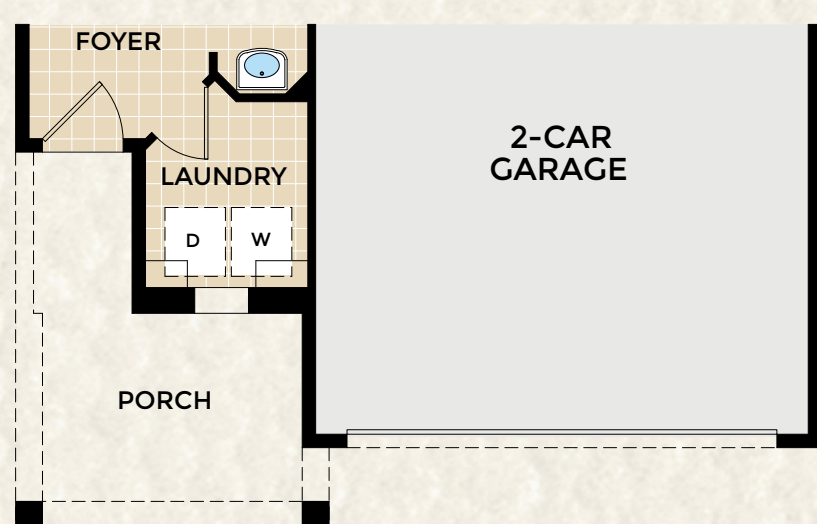

THE GROVE COLLECTION  
**MAGNOLIA + BONUS**

2,440 AC Sq. Ft. | 3 Bedrooms | 3.5 Baths  
 Flex/Bonus Room | 2-Car Garage

ELEVATION  
 LOW COUNTRY  
 FIRST FLOOR

ELEVATION  
 ARTS & CRAFTS  
 FIRST FLOOR

THE GROVE COLLECTION  
MAGNOLIA + BONUS

2,440 AC Sq. Ft. | 3 Bedrooms | 3.5 Baths  
Flex/Bonus Room | 2-Car Garage