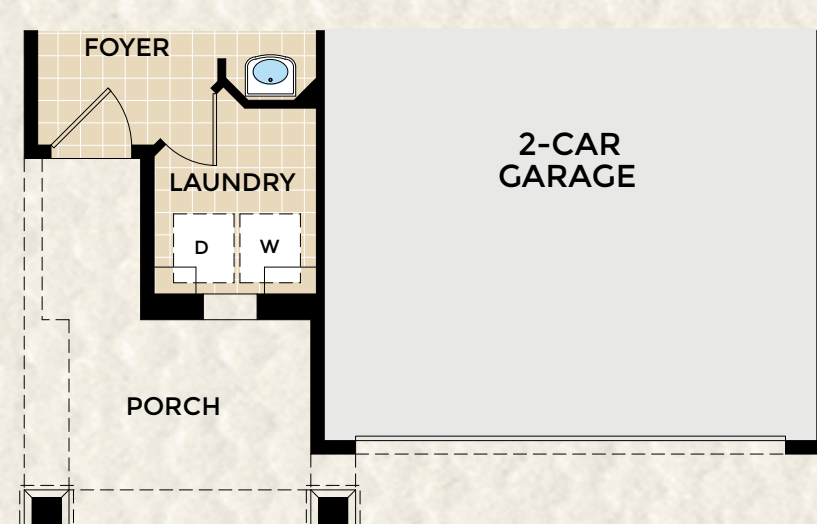

THE GROVE COLLECTION  
**MAGNOLIA + BONUS**

2,440 AC Sq. Ft. | 3 Bedrooms | 3.5 Baths  
 Flex/Bonus Room | 2-Car Garage

ELEVATION  
 LOW COUNTRY  
 FIRST FLOOR

ELEVATION  
 ARTS & CRAFTS  
 FIRST FLOOR

THE GROVE COLLECTION  
MAGNOLIA + BONUS

2,440 AC Sq. Ft. | 3 Bedrooms | 3.5 Baths  
Flex/Bonus Room | 2-Car Garage