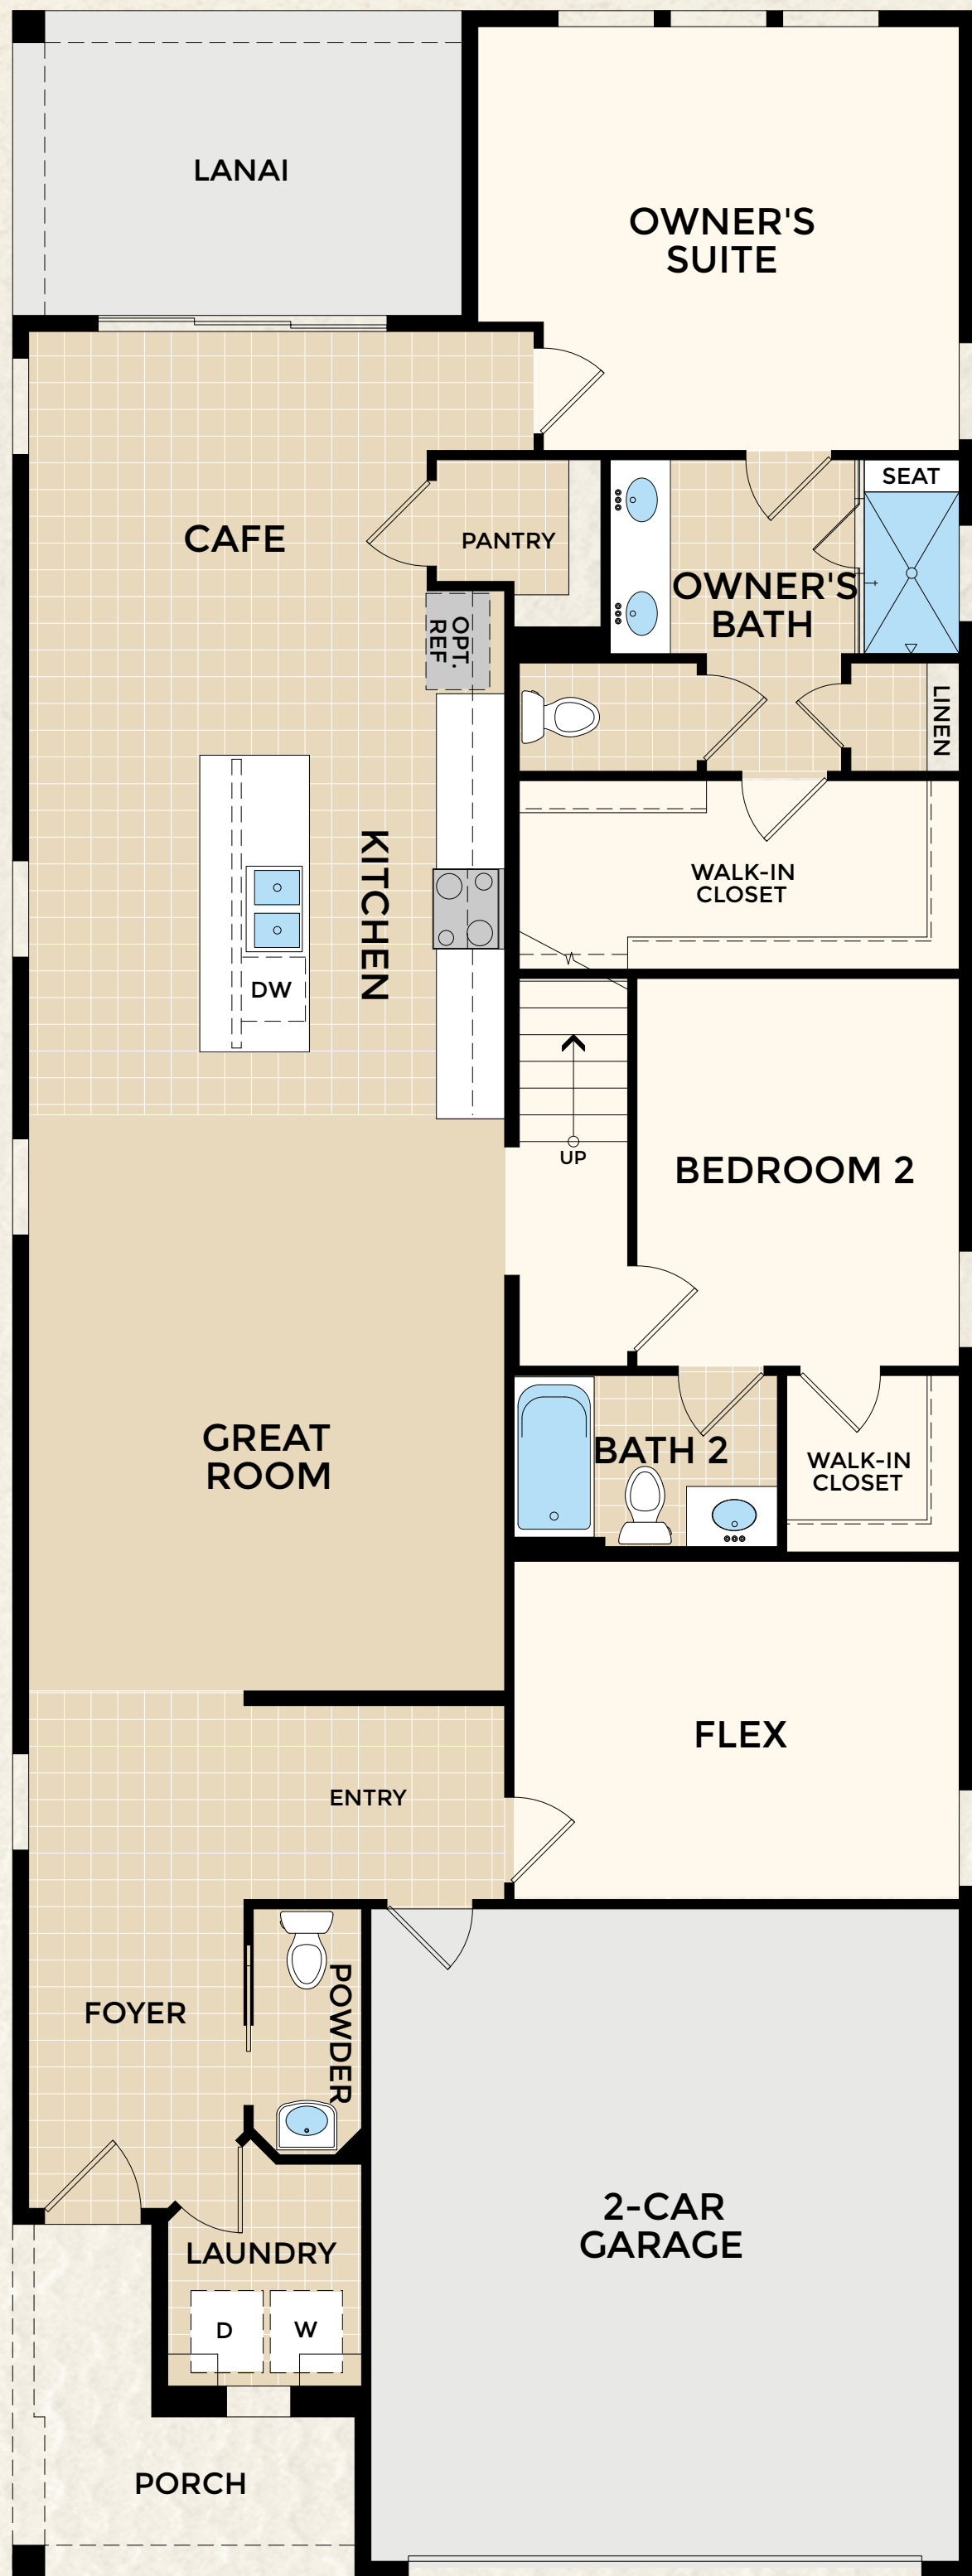

THE GROVE COLLECTION  
**MAGNOLIA + BONUS**

2,440 AC Sq. Ft. | 3 Bedrooms | 3.5 Baths  
 Flex/Bonus Room | 2-Car Garage

ELEVATION  
 LOW COUNTRY  
 FIRST FLOOR

ELEVATION  
 ARTS & CRAFTS  
 FIRST FLOOR

THE GROVE COLLECTION  
MAGNOLIA + BONUS

2,440 AC Sq. Ft. | 3 Bedrooms | 3.5 Baths  
Flex/Bonus Room | 2-Car Garage