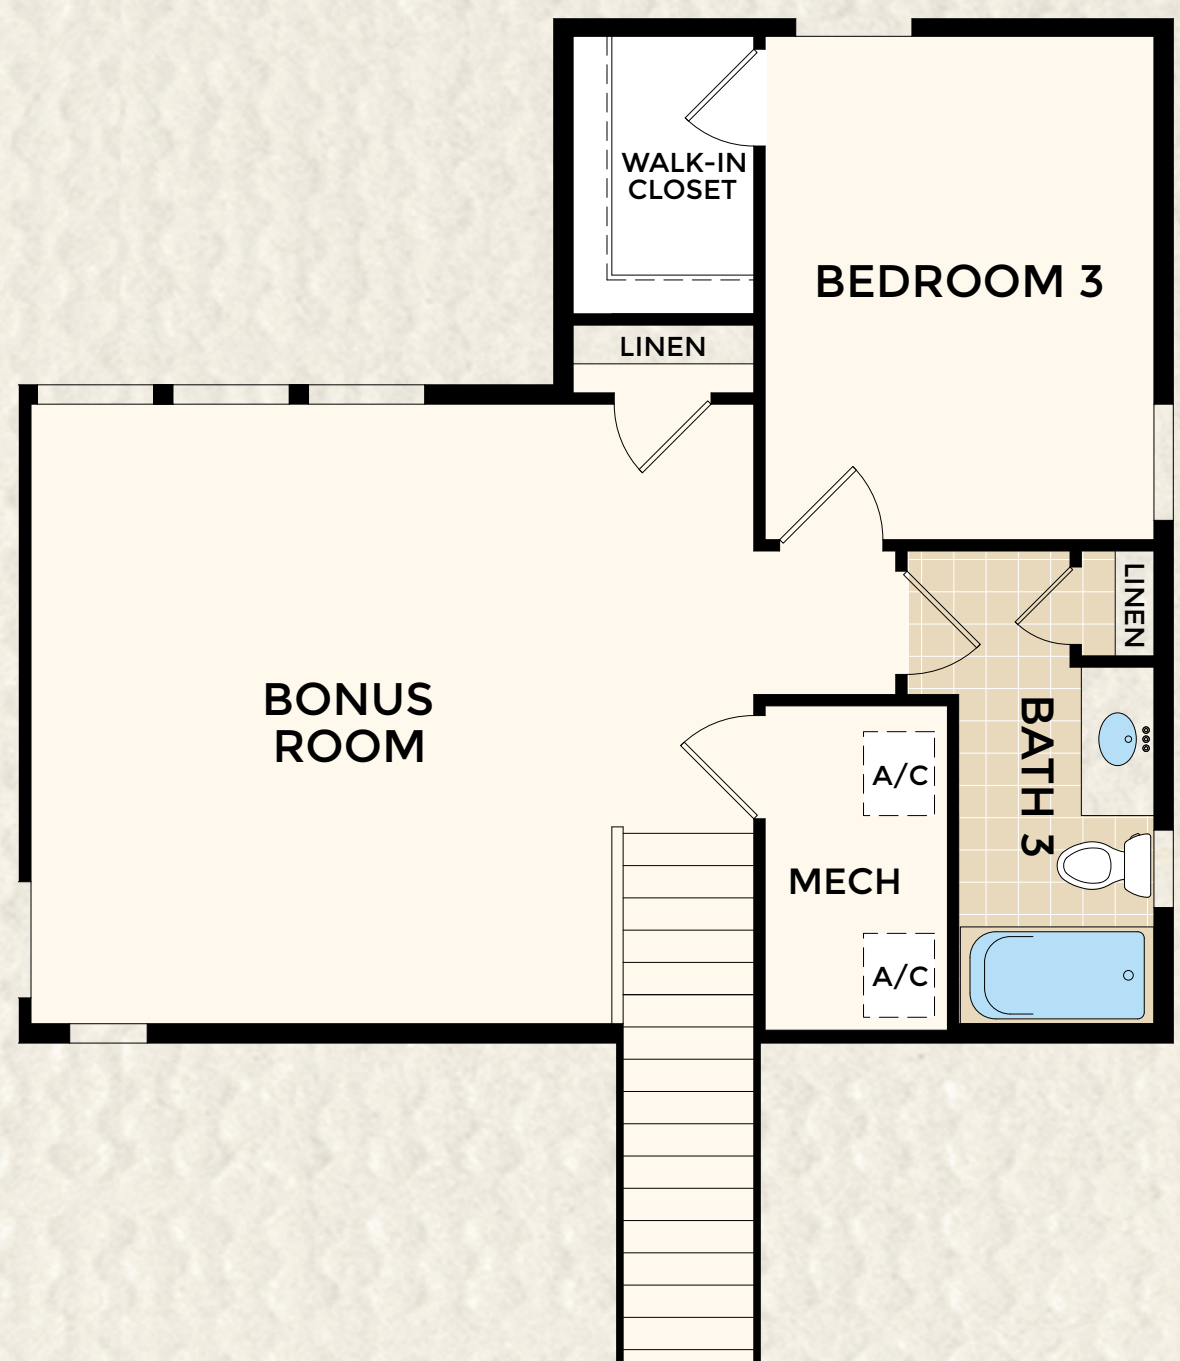

THE GROVE COLLECTION  
**MAGNOLIA + BONUS**

2,440 AC Sq. Ft. | 3 Bedrooms | 3.5 Baths  
 Flex/Bonus Room | 2-Car Garage

ELEVATION  
 LOW COUNTRY  
 FIRST FLOOR

ELEVATION  
 ARTS & CRAFTS  
 FIRST FLOOR

THE GROVE COLLECTION  
MAGNOLIA + BONUS

2,440 AC Sq. Ft. | 3 Bedrooms | 3.5 Baths  
Flex/Bonus Room | 2-Car Garage