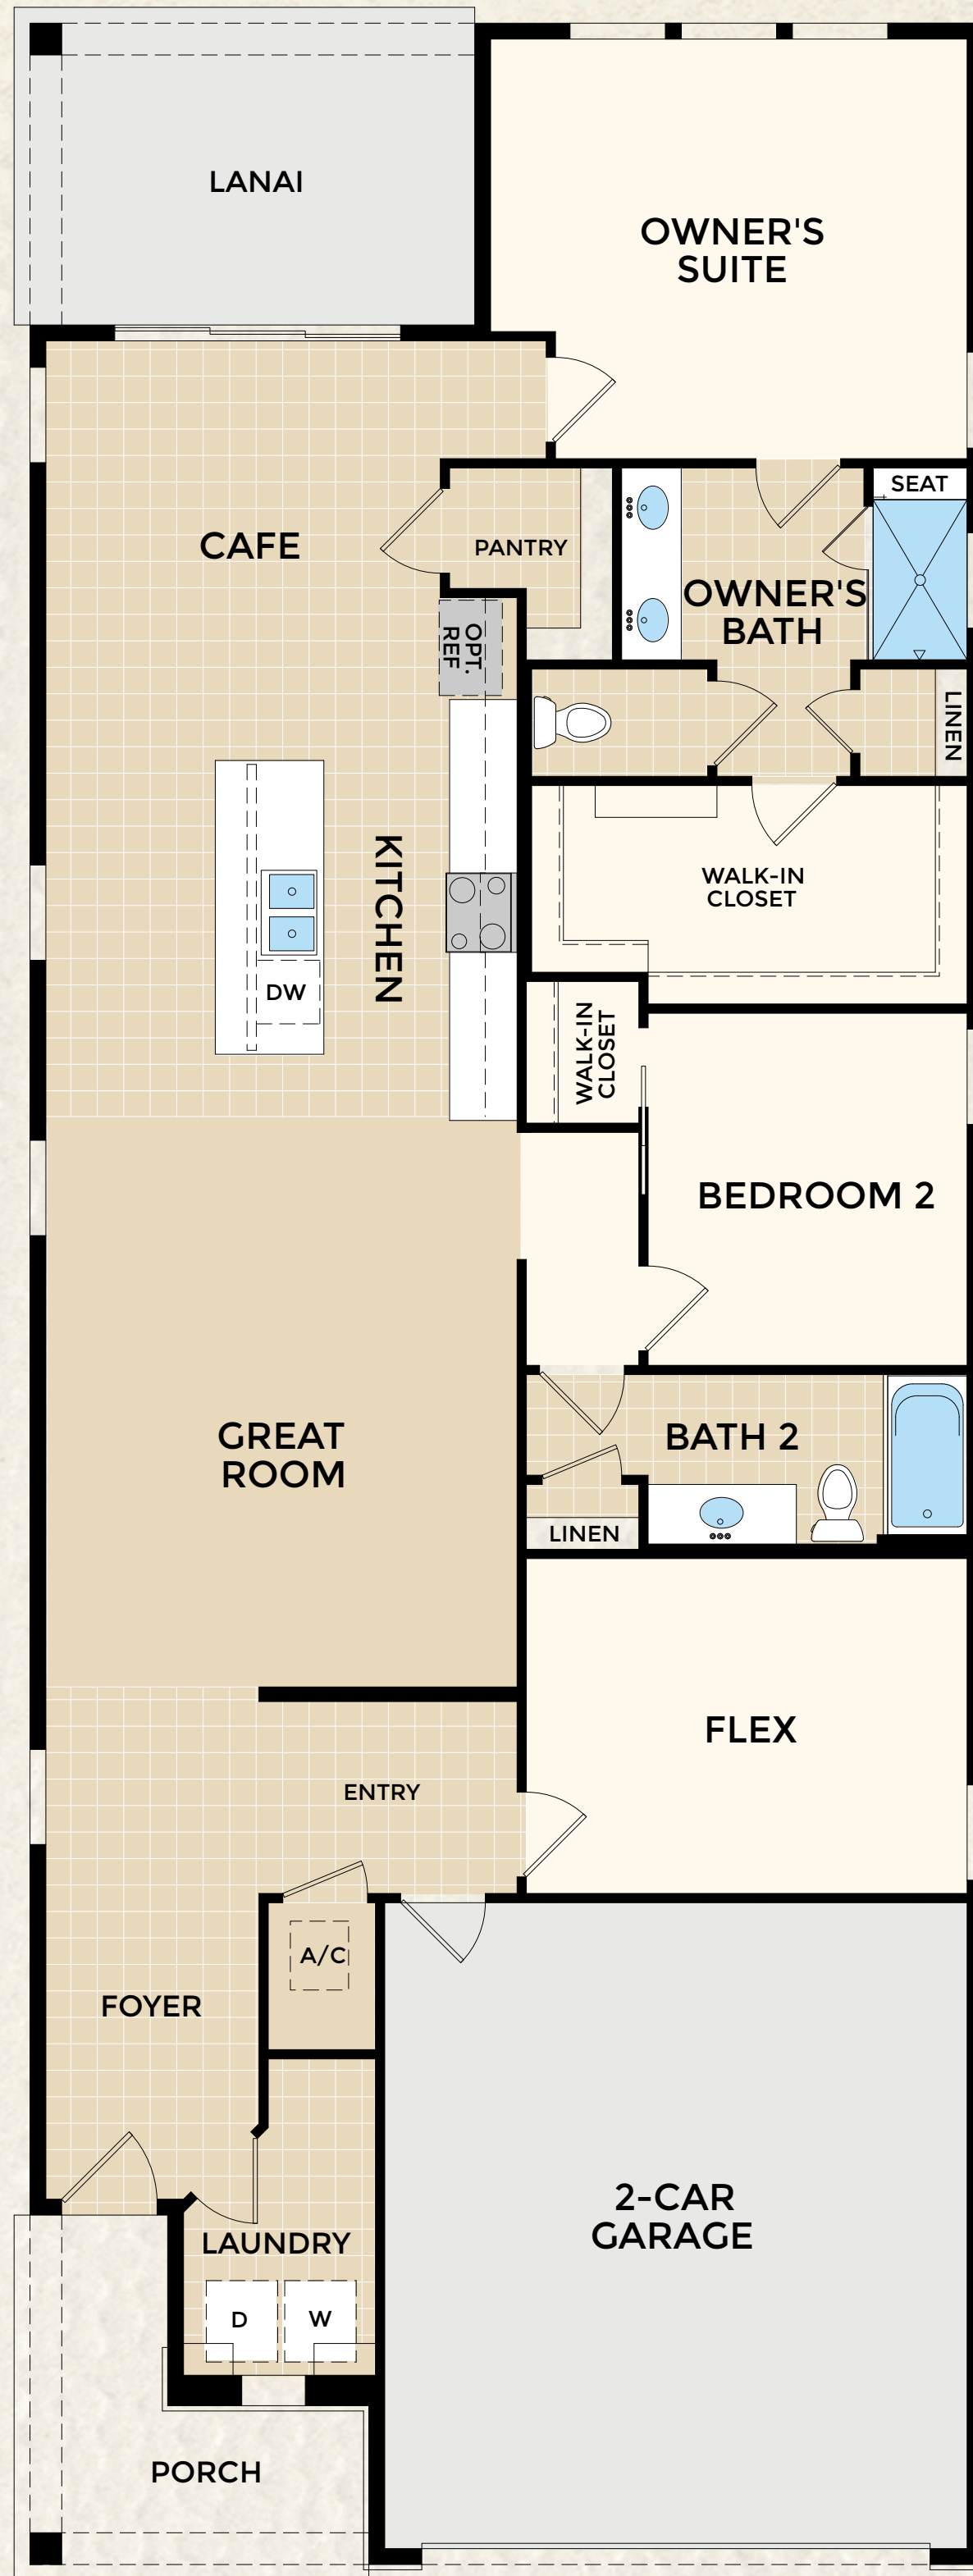

THE GROVE COLLECTION  
MAGNOLIA

1,793 AC Sq. Ft. | 2 Bedrooms | 2 Baths  
Flex/3rd Bedroom | 2-Car Garage

ELEVATION  
LOW COUNTRY

ELEVATION  
ARTS & CRAFTS

THE GROVE COLLECTION  
MAGNOLIA

1,793 AC Sq. Ft. | 2 Bedrooms | 2 Baths  
Flex/3rd Bedroom | 2-Car Garage