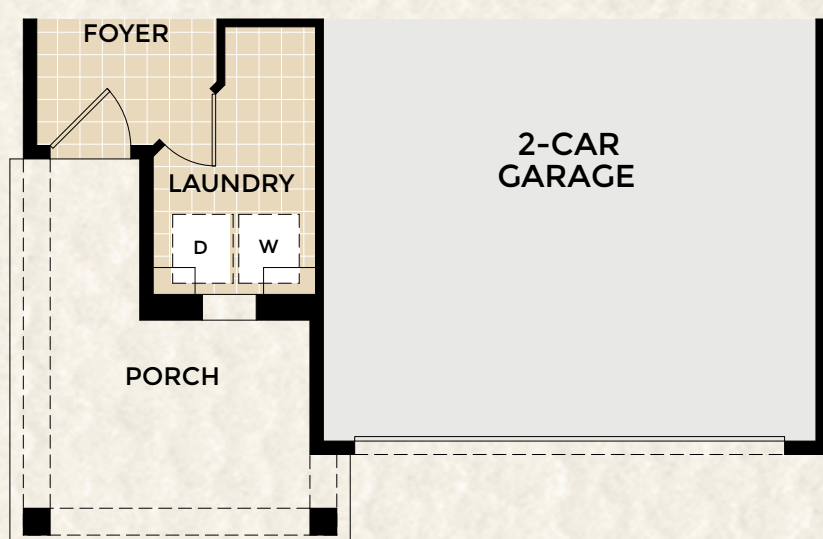

THE GROVE COLLECTION  
MAGNOLIA

1,793 AC Sq. Ft. | 2 Bedrooms | 2 Baths  
Flex/3rd Bedroom | 2-Car Garage

ELEVATION  
LOW COUNTRY

ELEVATION  
ARTS & CRAFTS

THE GROVE COLLECTION  
MAGNOLIA

1,793 AC Sq. Ft. | 2 Bedrooms | 2 Baths  
Flex/3rd Bedroom | 2-Car Garage