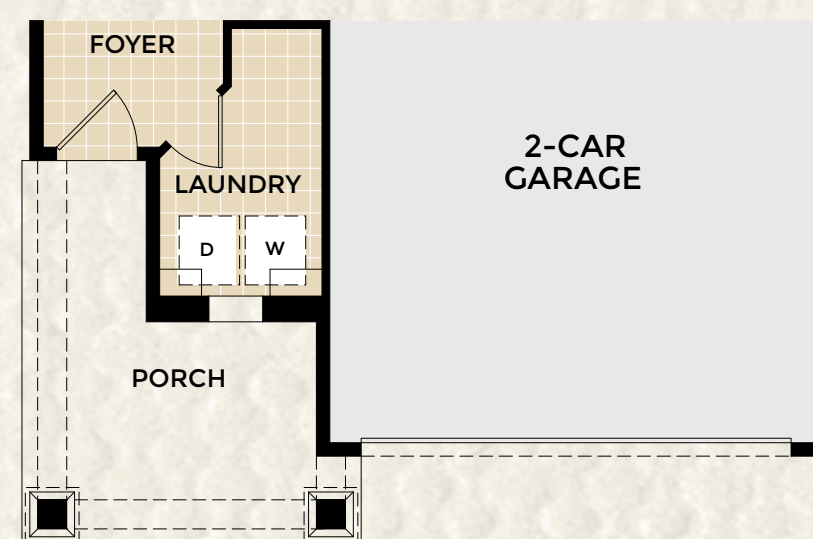

THE GROVE COLLECTION  
MAGNOLIA

1,793 AC Sq. Ft. | 2 Bedrooms | 2 Baths  
Flex/3rd Bedroom | 2-Car Garage

ELEVATION  
LOW COUNTRY

ELEVATION  
ARTS & CRAFTS

THE GROVE COLLECTION  
MAGNOLIA

1,793 AC Sq. Ft. | 2 Bedrooms | 2 Baths  
Flex/3rd Bedroom | 2-Car Garage