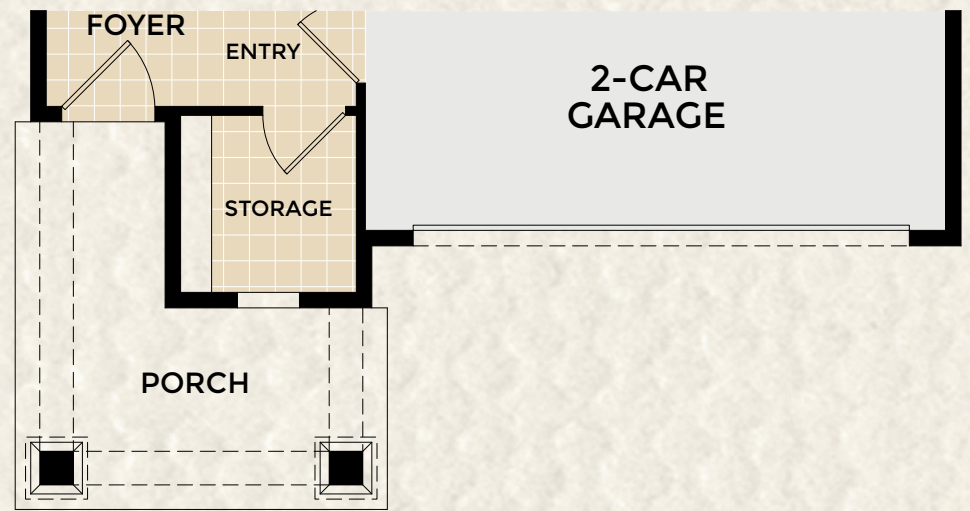

THE GROVE COLLECTION
MAPLE

1,475 AC Sq. Ft. | 2 Bedrooms
2 Baths | 2-Car Garage

ELEVATION
LOW COUNTRY

ELEVATION
ARTS & CRAFTS

THE GROVE COLLECTION

MAPLE

1,475 AC Sq. Ft. | 2 Bedrooms

2 Baths | 2-Car Garage