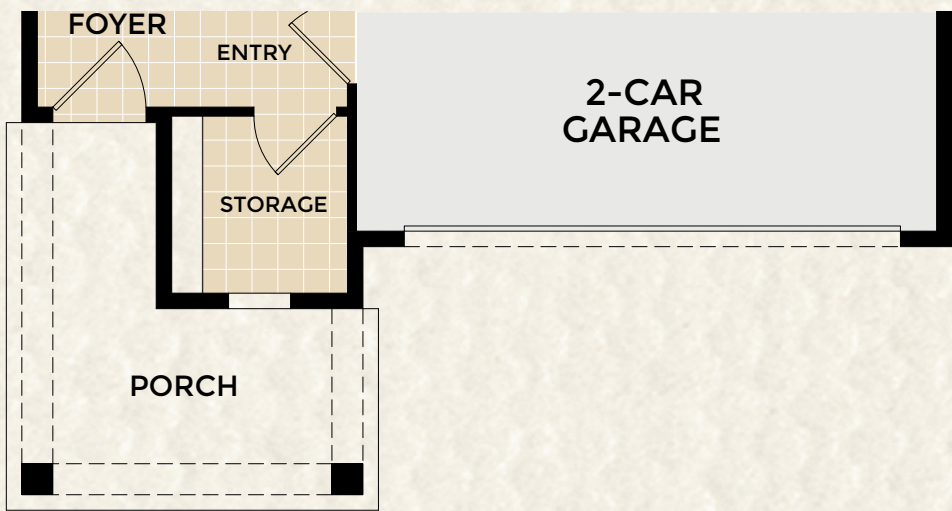

THE GROVE COLLECTION
MAPLE

1,475 AC Sq. Ft. | 2 Bedrooms
2 Baths | 2-Car Garage

ELEVATION
LOW COUNTRY

ELEVATION
ARTS & CRAFTS

THE GROVE COLLECTION

MAPLE

1,475 AC Sq. Ft. | 2 Bedrooms

2 Baths | 2-Car Garage