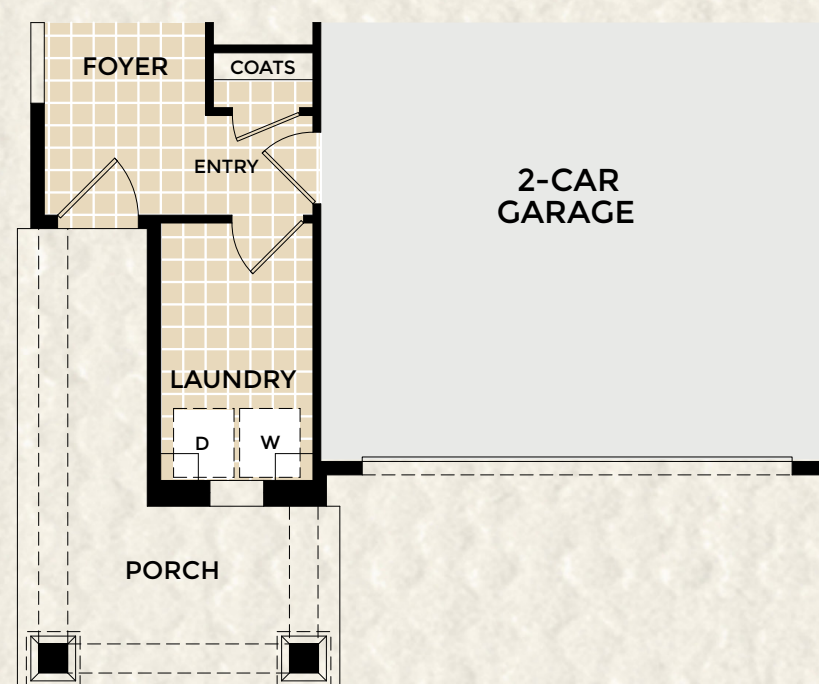

THE GROVE COLLECTION
PINE

1,581 AC Sq. Ft. | 2 Bedrooms | 2 Baths
Flex/3rd Bedroom | 2-Car Garage

ELEVATION
LOW COUNTRY

ELEVATION
ARTS & CRAFTS

THE GROVE COLLECTION
PINE

1,581 AC Sq. Ft. | 2 Bedrooms | 2 Baths
Flex/3rd Bedroom | 2-Car Garage