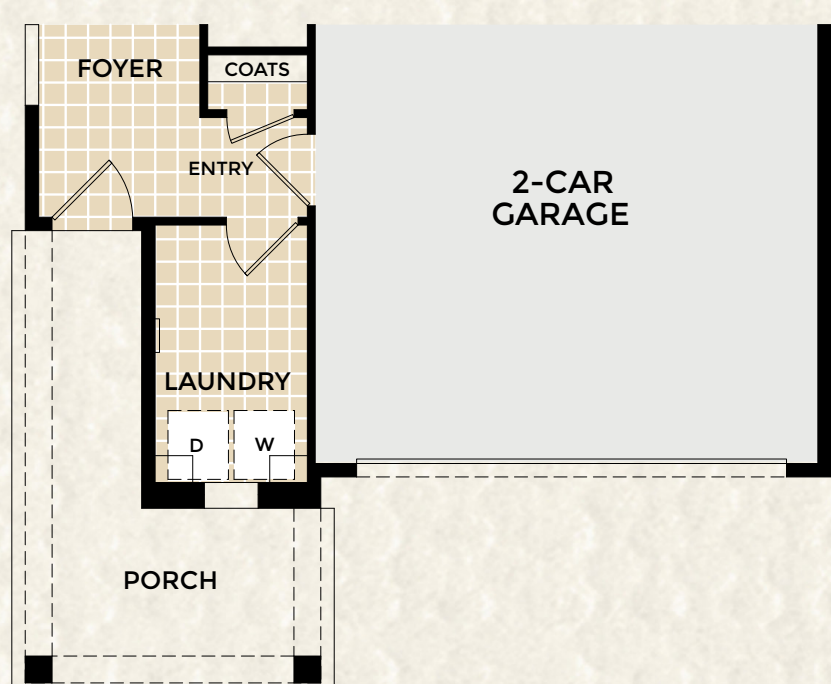

THE GROVE COLLECTION
PINE

1,581 AC Sq. Ft. | 2 Bedrooms | 2 Baths
Flex/3rd Bedroom | 2-Car Garage

ELEVATION
LOW COUNTRY

ELEVATION
ARTS & CRAFTS

THE GROVE COLLECTION
PINE

1,581 AC Sq. Ft. | 2 Bedrooms | 2 Baths
Flex/3rd Bedroom | 2-Car Garage